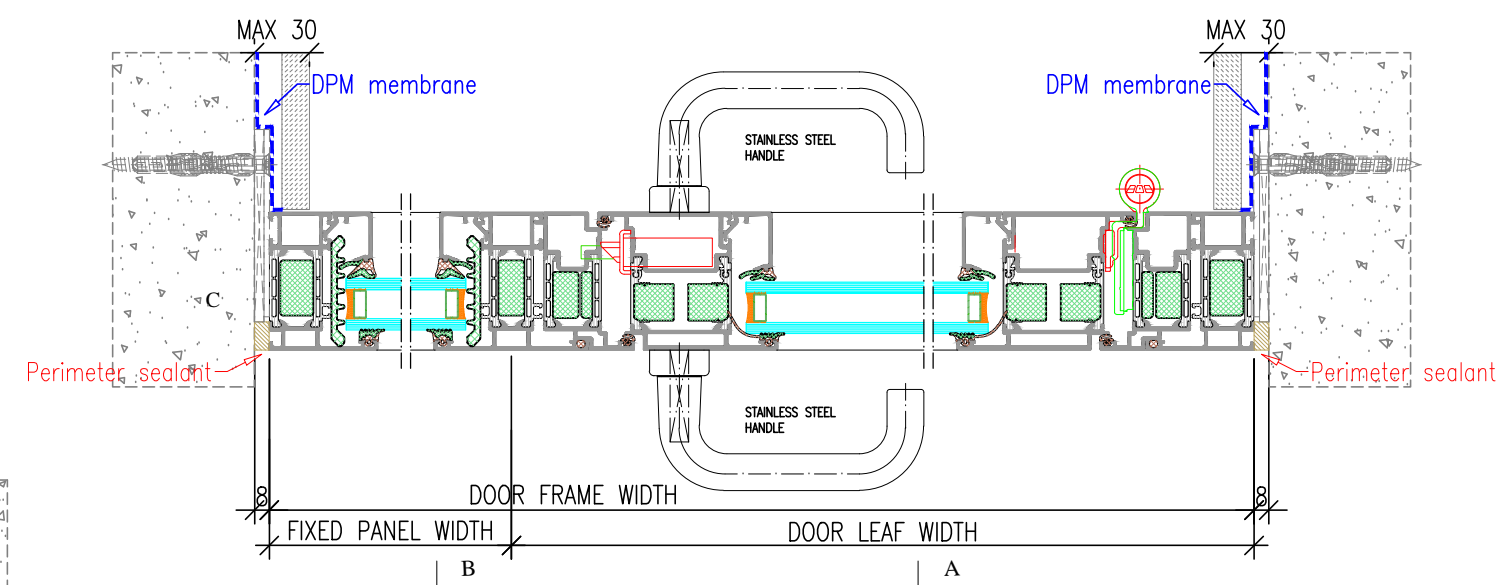

Cantifix Direct

| | |
|--|--------------|
| ADS75 unit | Sheet 1/1 |
| Double door—master left inward opening | |

| | | | | |
|--------------------------------|------------|-------------|------|------|
| Designed by Cantifix Direct | Checked by | Approved by | Date | Date |
|--------------------------------|------------|-------------|------|------|

Cantifix Direct

| | |
|---|--------------|
| ADS75 unit | Sheet 1/1 |
| Double door—master right inward opening | |

| | | | | | |
|---|---|-------------|------|-----------|--|
| Designed by Cantifix Direct | Checked by | Approved by | Date | Date | |
|  Cantifix Direct | ADS75 unit | | | Sheet 1/1 | |
| | Single door with fixed panel—right inward opening | | | | |