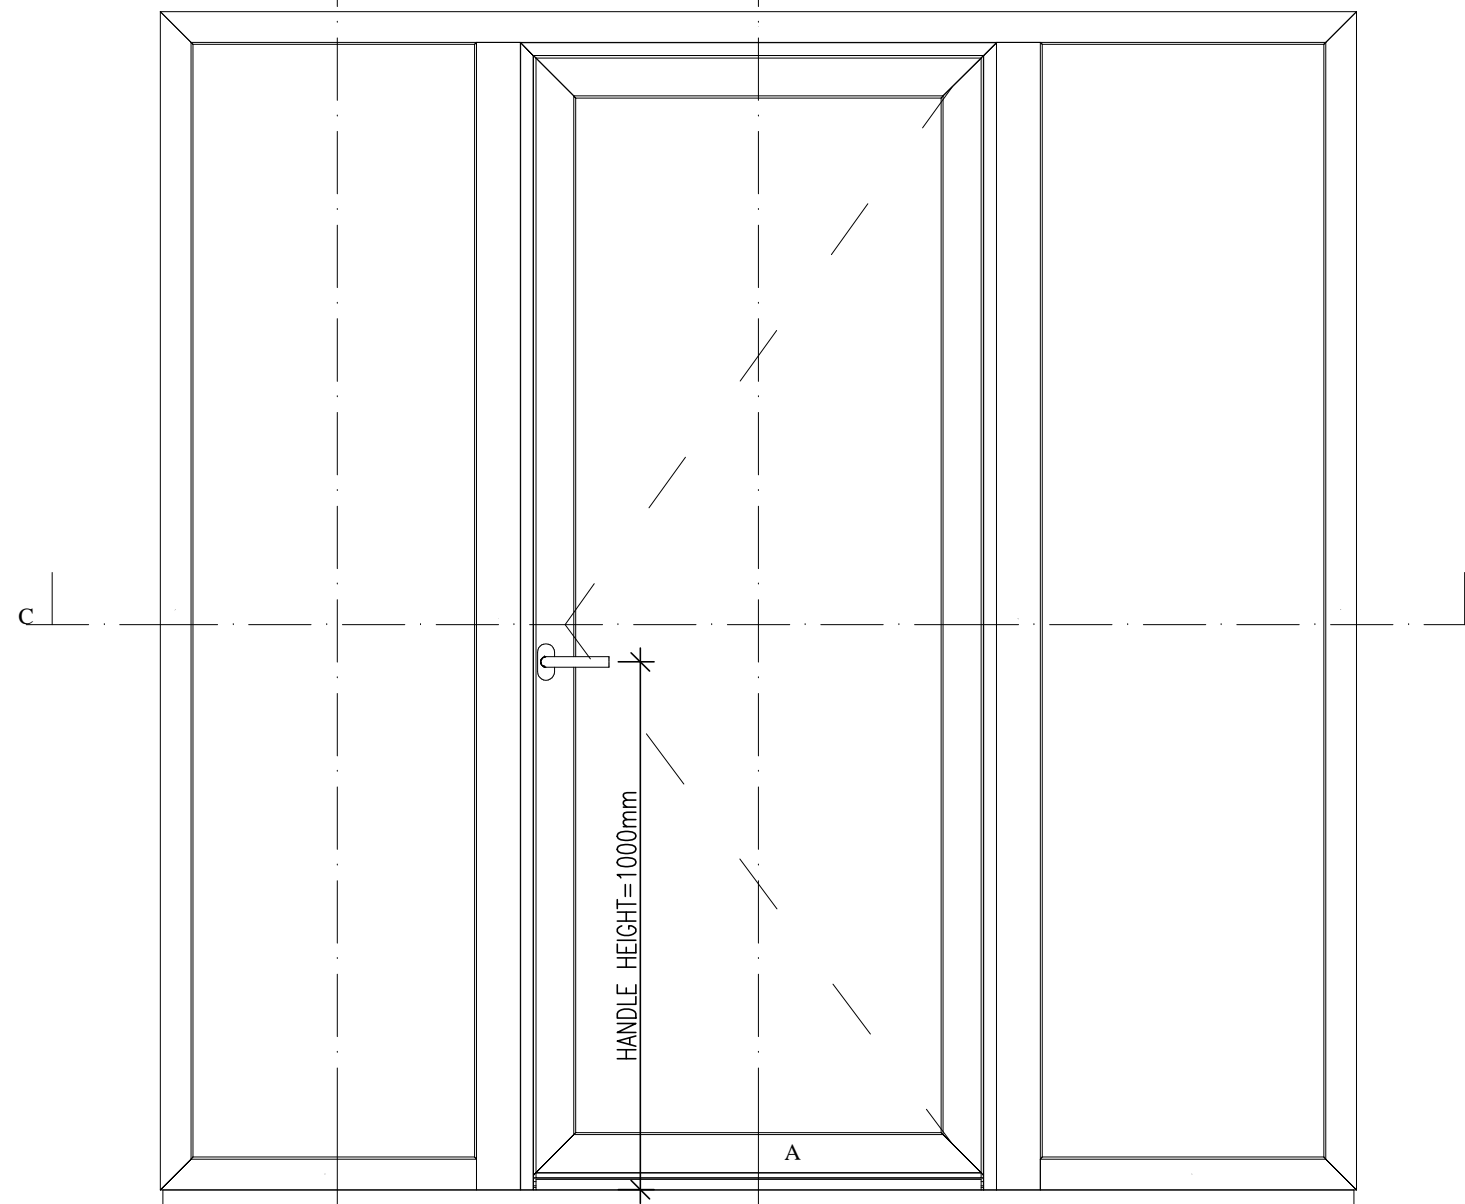

Designed by Cantifix Direct	Checked by	Approved by	Date	Date	
		Cantifix Direct		ADS75 unit Single door with fixed panels on both sides-right inward opening	
					Sheet 1/1