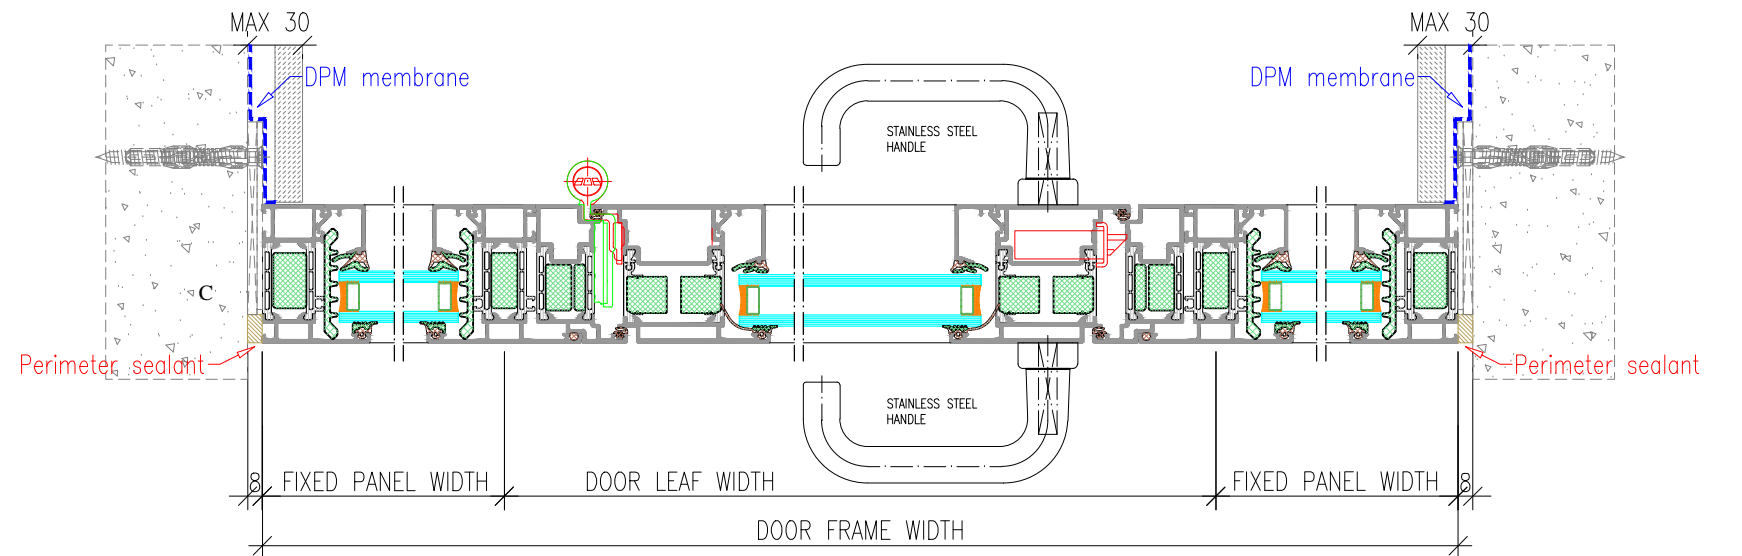

Cantifix Direct

| | |
|---|--------------|
| ADS75 unit | Sheet 1/1 |
| Double door—master right inward opening | |

| | | | | | |
|---|---|-------------|------|-----------|--|
| Designed by Cantifix Direct | Checked by | Approved by | Date | Date | |
|  Cantifix Direct | ADS75 unit | | | Sheet 1/1 | |
| | Single door with fixed panel—right inward opening | | | | |

| | | | | |
|---|------------|--|------|-----------|
| Designed by Cantifix Direct | Checked by | Approved by | Date | Date |
|  | | ADS75 unit | | Sheet 1/1 |
| Cantifix Direct | | Single door with fixed panel-left inward opening | | |