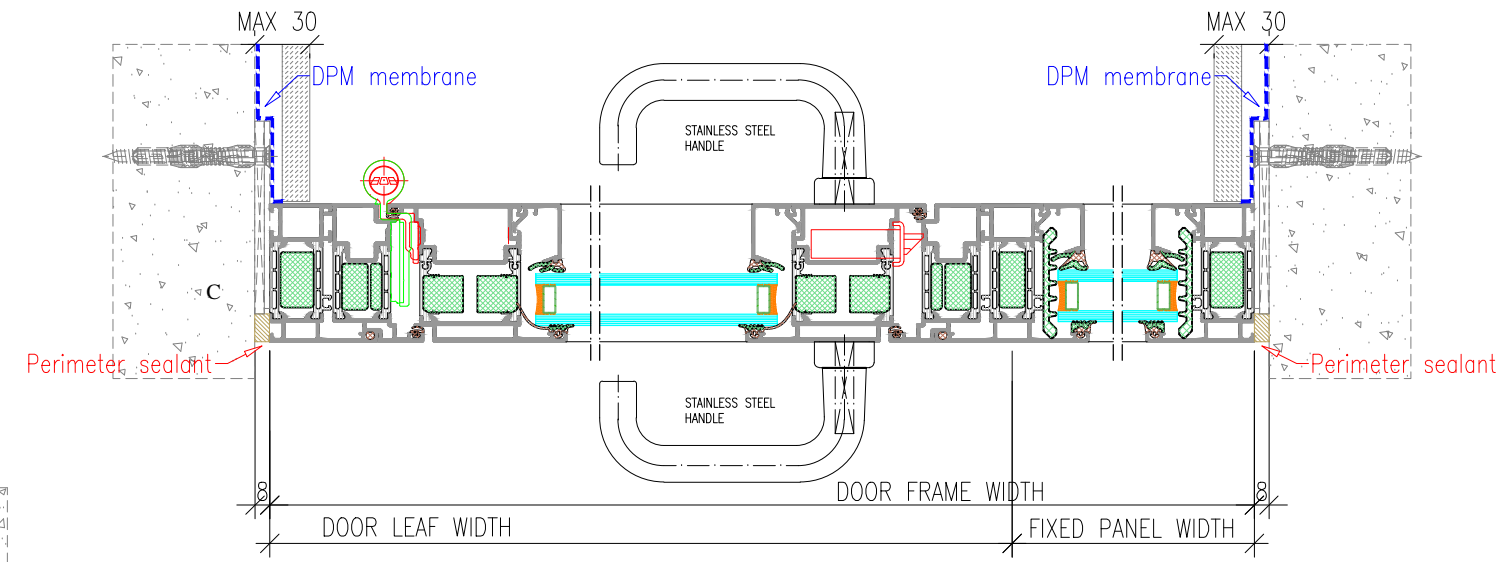

Cantifix Direct

| | |
|--|--------------|
| ADS75 unit | Sheet 1/1 |
| Double door—master left inward opening | |

| | | | | |
|--------------------------------|------------|-------------|------|------|
| Designed by Cantifix Direct | Checked by | Approved by | Date | Date |
|--------------------------------|------------|-------------|------|------|

Cantifix Direct

| | |
|---|--------------|
| ADS75 unit | Sheet 1/1 |
| Double door—master right inward opening | |

| | | | | | |
|---|---|-------------|------|-----------|--|
| Designed by Cantifix Direct | Checked by | Approved by | Date | Date | |
|  Cantifix Direct | ADS75 unit | | | Sheet 1/1 | |
| | Single door with fixed panel—right inward opening | | | | |