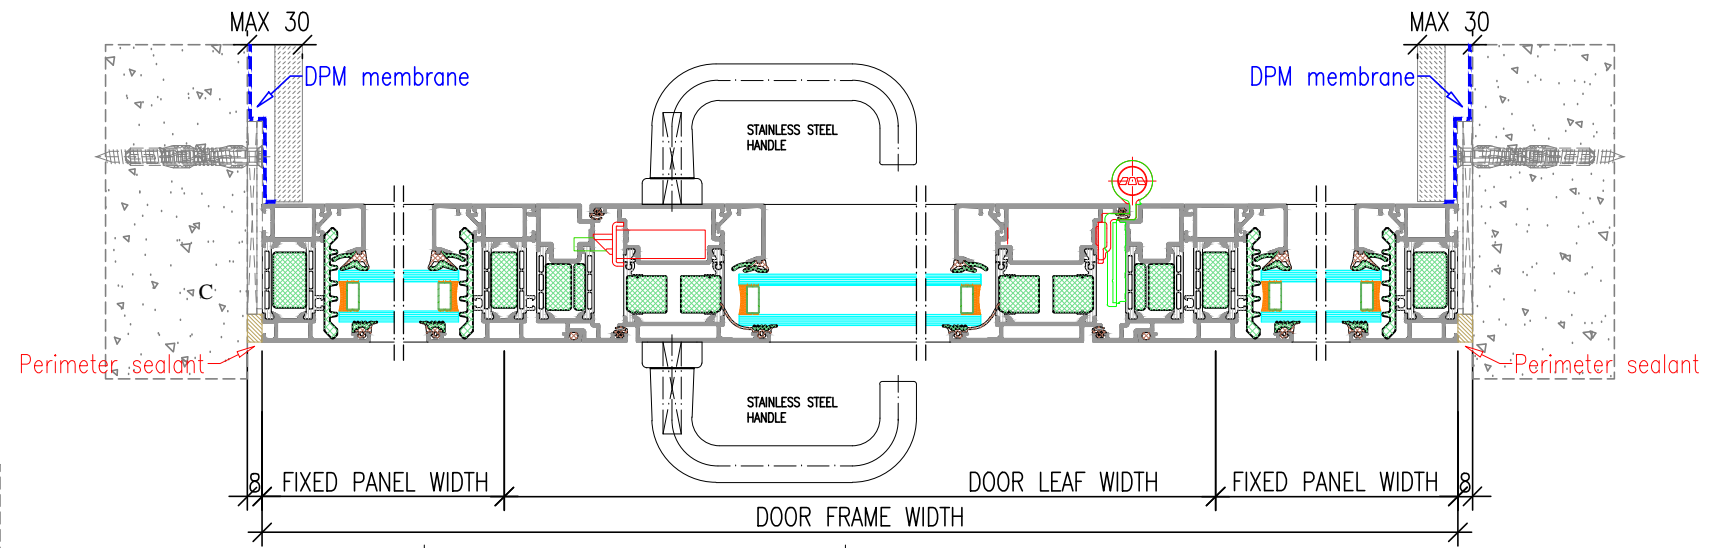

Designed by Cantifix Direct	Checked by	Approved by	Date	Date	
		Cantifix Direct		ADS75 unit Single door with fixed panels on both sides-right inward opening	
					Sheet 1/1